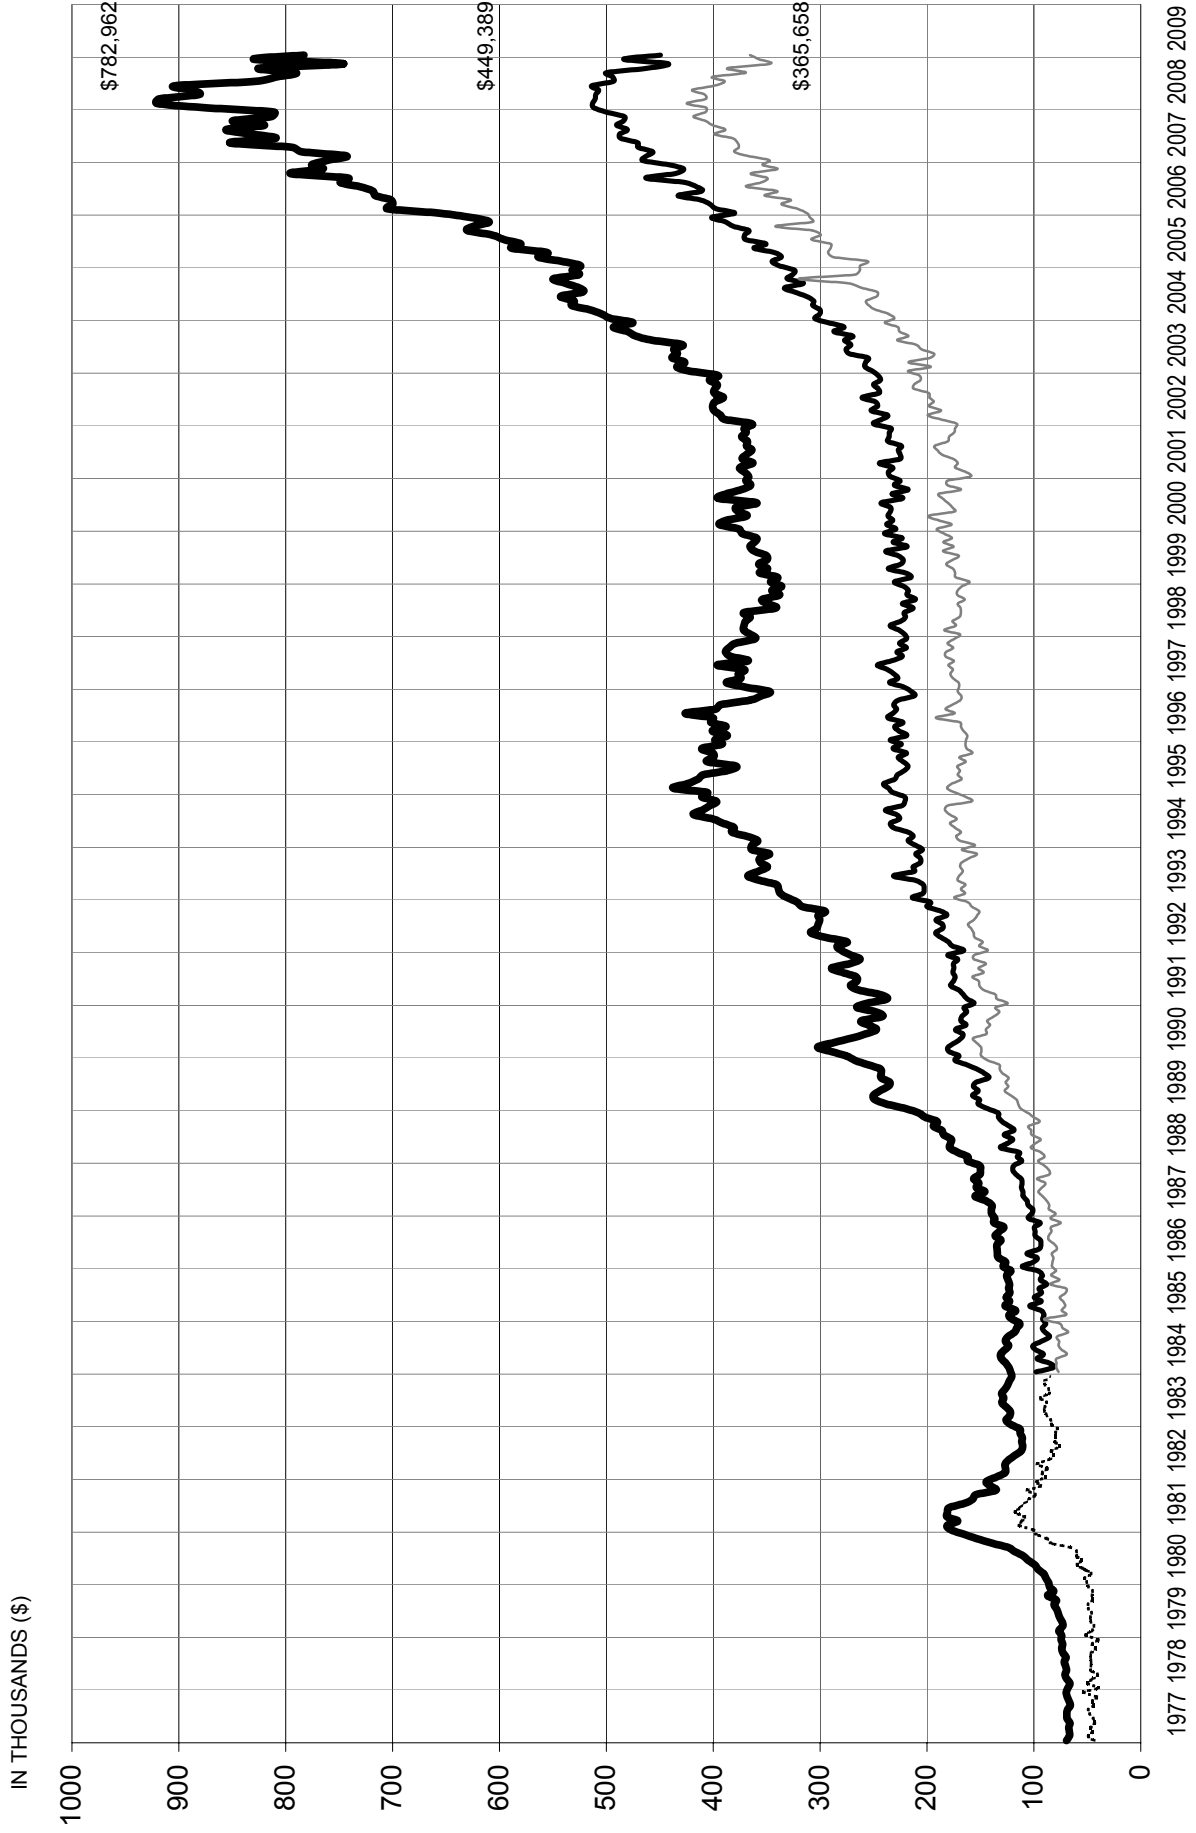

# Real Estate Board of Greater Vancouver Average Price Graph January 1977 to January 2009

NOTE: From 1977 - 1984 condominium averages were not separated into attached & apartment.