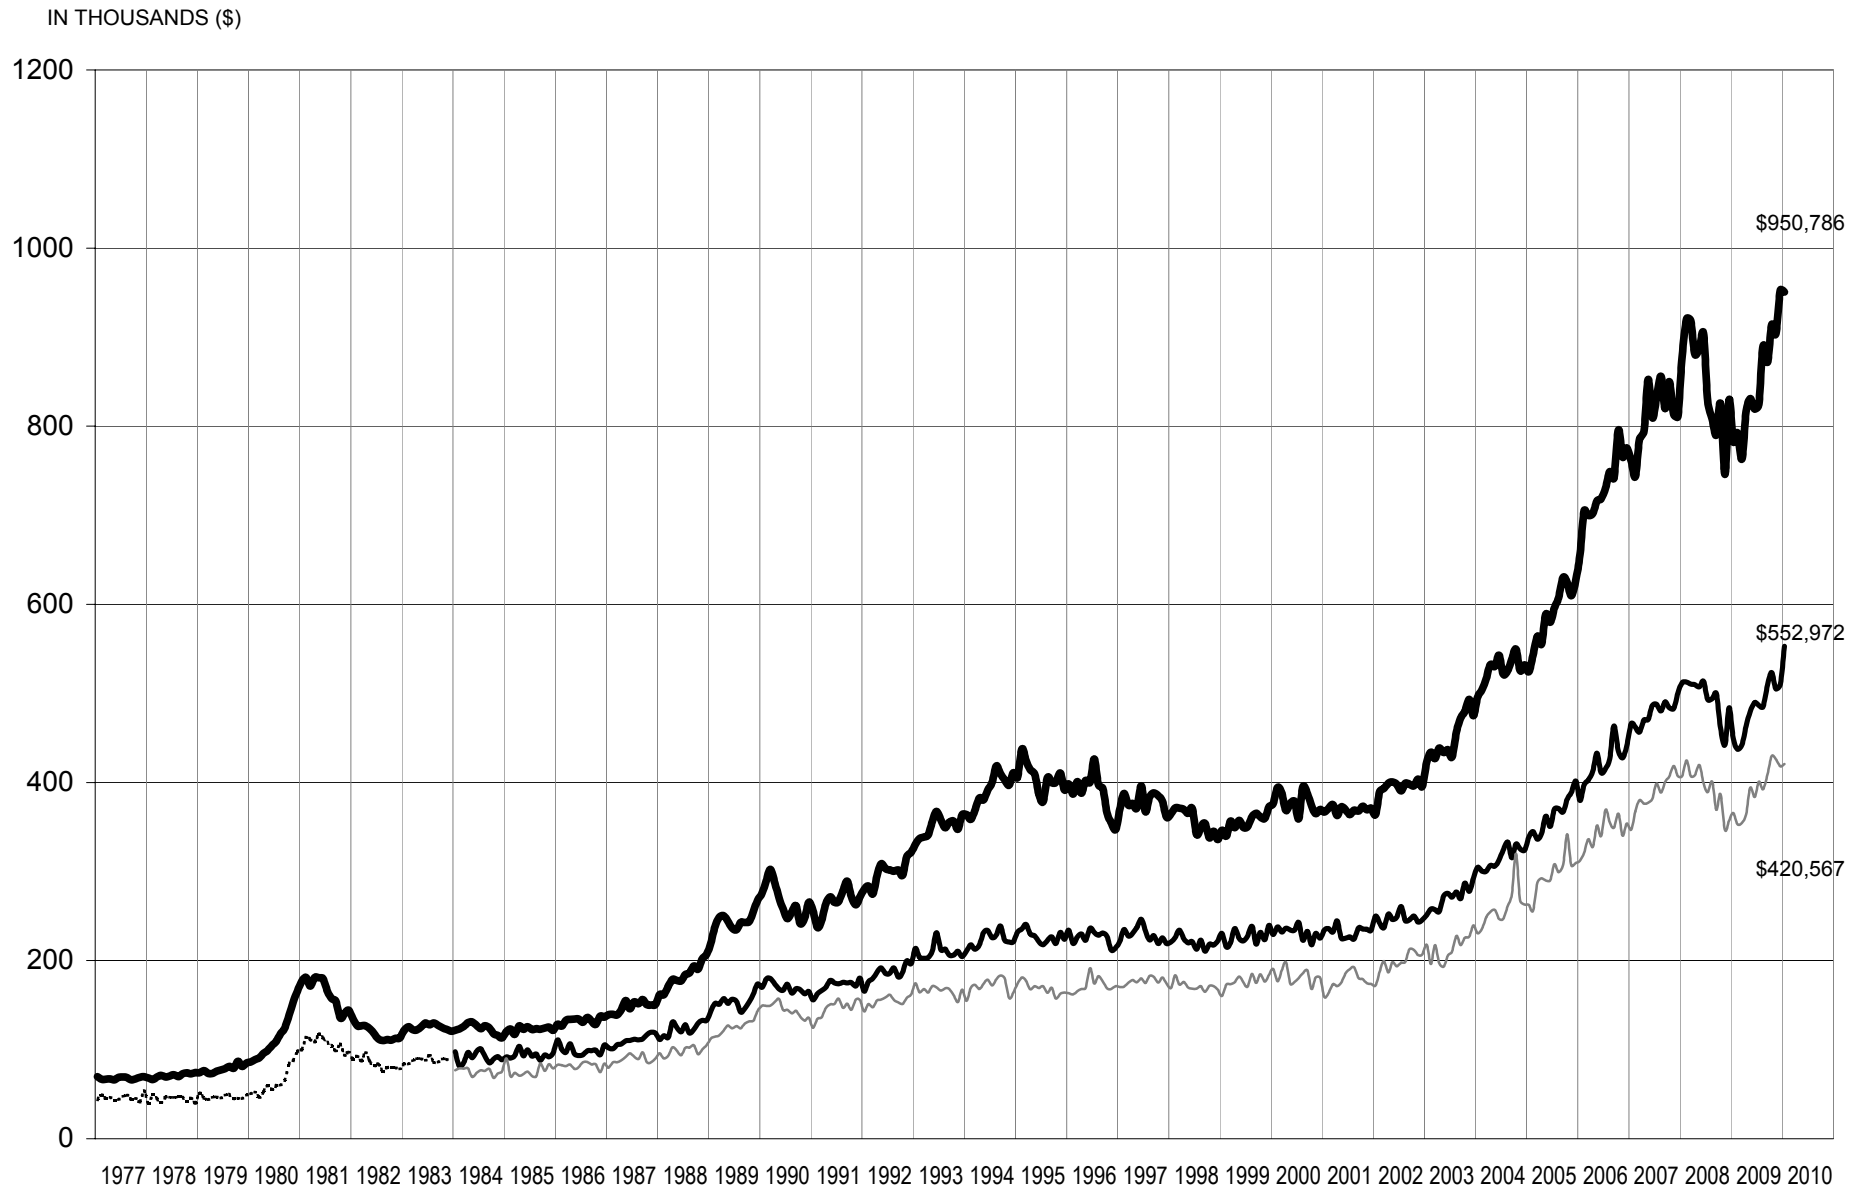

Real Estate Board of Greater Vancouver Average Price Graph January 1977 to January 2010

DETACHED
 CONDOMINIUM
 ATTACHED
 APARTMENTS

NOTE: From 1977 - 1984 condominium averages were not separated into attached & apartment.