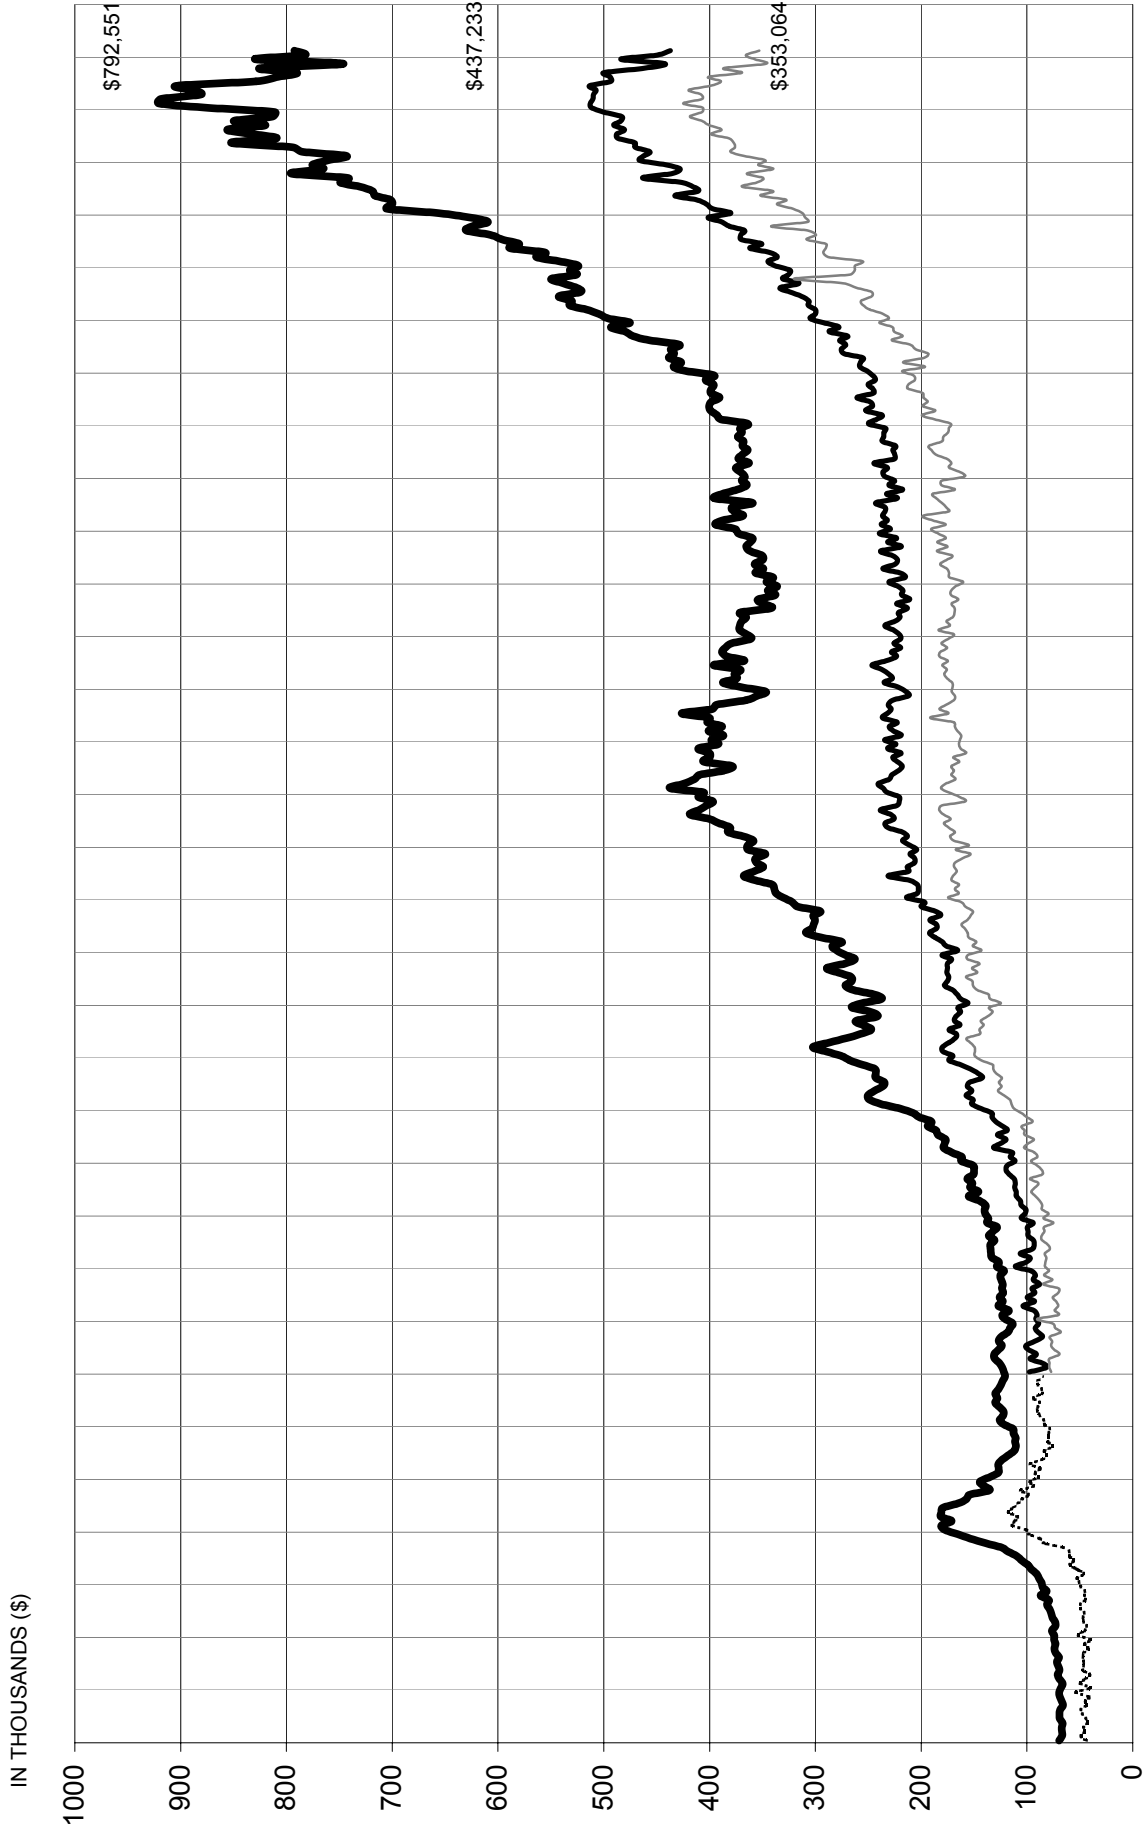

# Real Estate Board of Greater Vancouver Average Price Graph January 1977 to February 2009

DETACHED   
  CONDOMINIUM   
  ATTACHED   
  APARTMENTS

NOTE: From 1977 - 1984 condominium averages were not separated into attached & apartment.