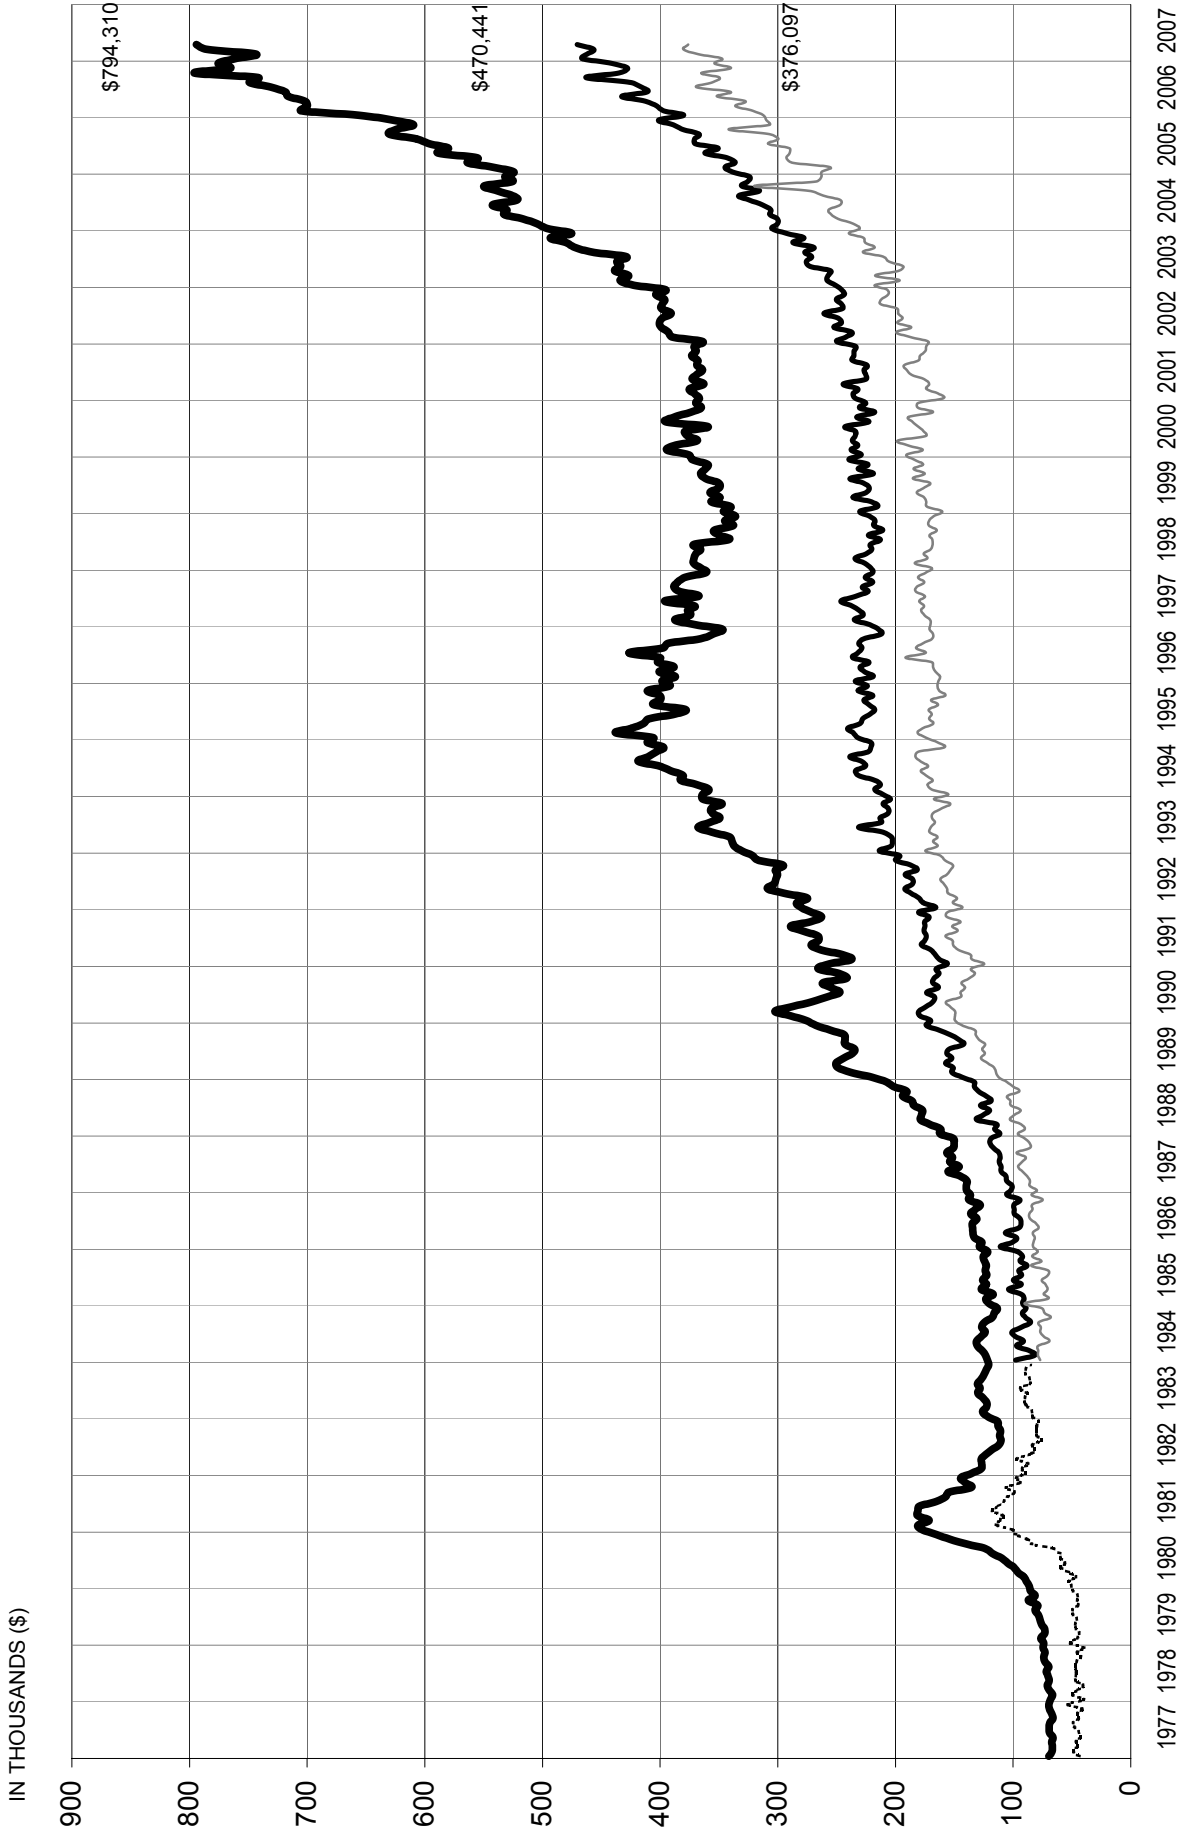

Real Estate Board of Greater Vancouver Average Price Graph January 1977 to April 2007

NOTE: From 1977 - 1984 condominium averages were not separated into attached & apartment.