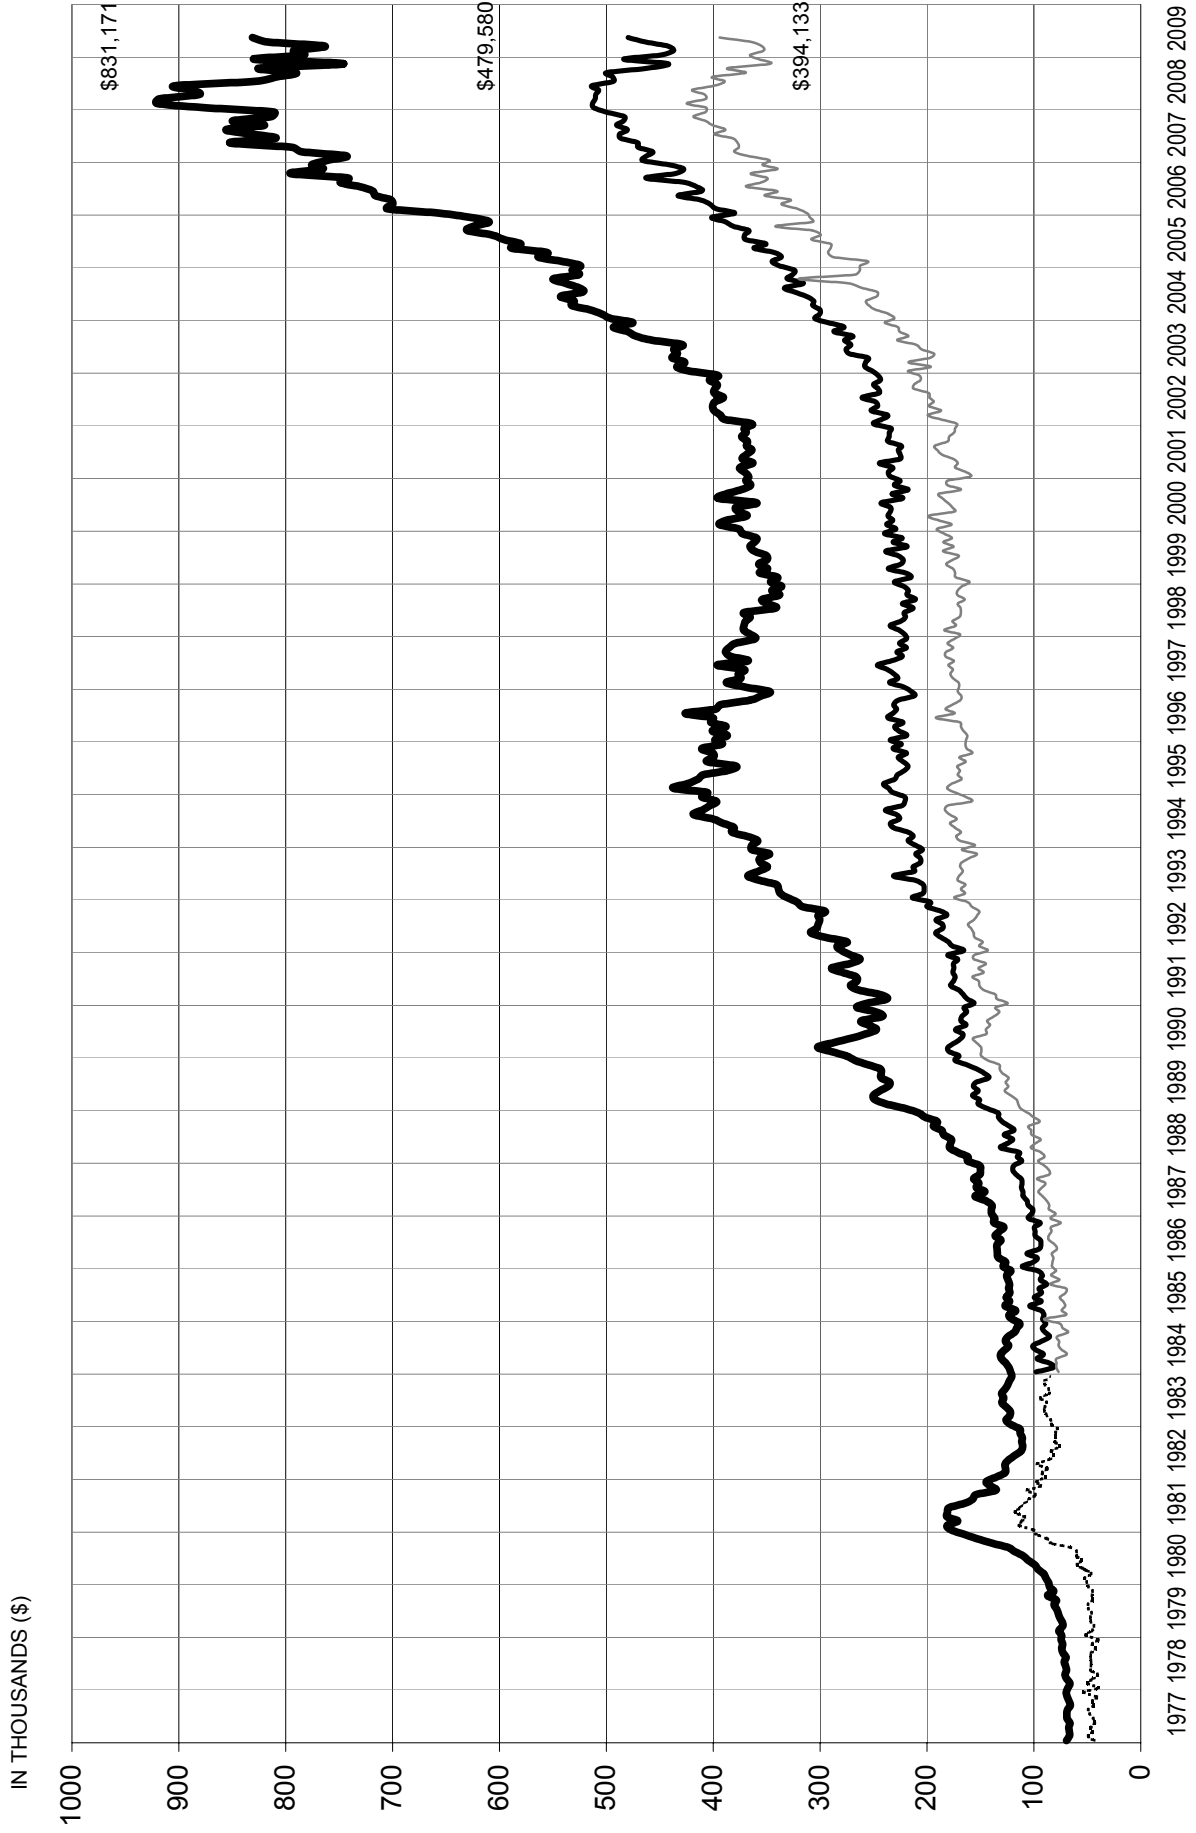

Real Estate Board of Greater Vancouver Average Price Graph January 1977 to May 2009

NOTE: From 1977 - 1984 condominium averages were not separated into attached & apartment.