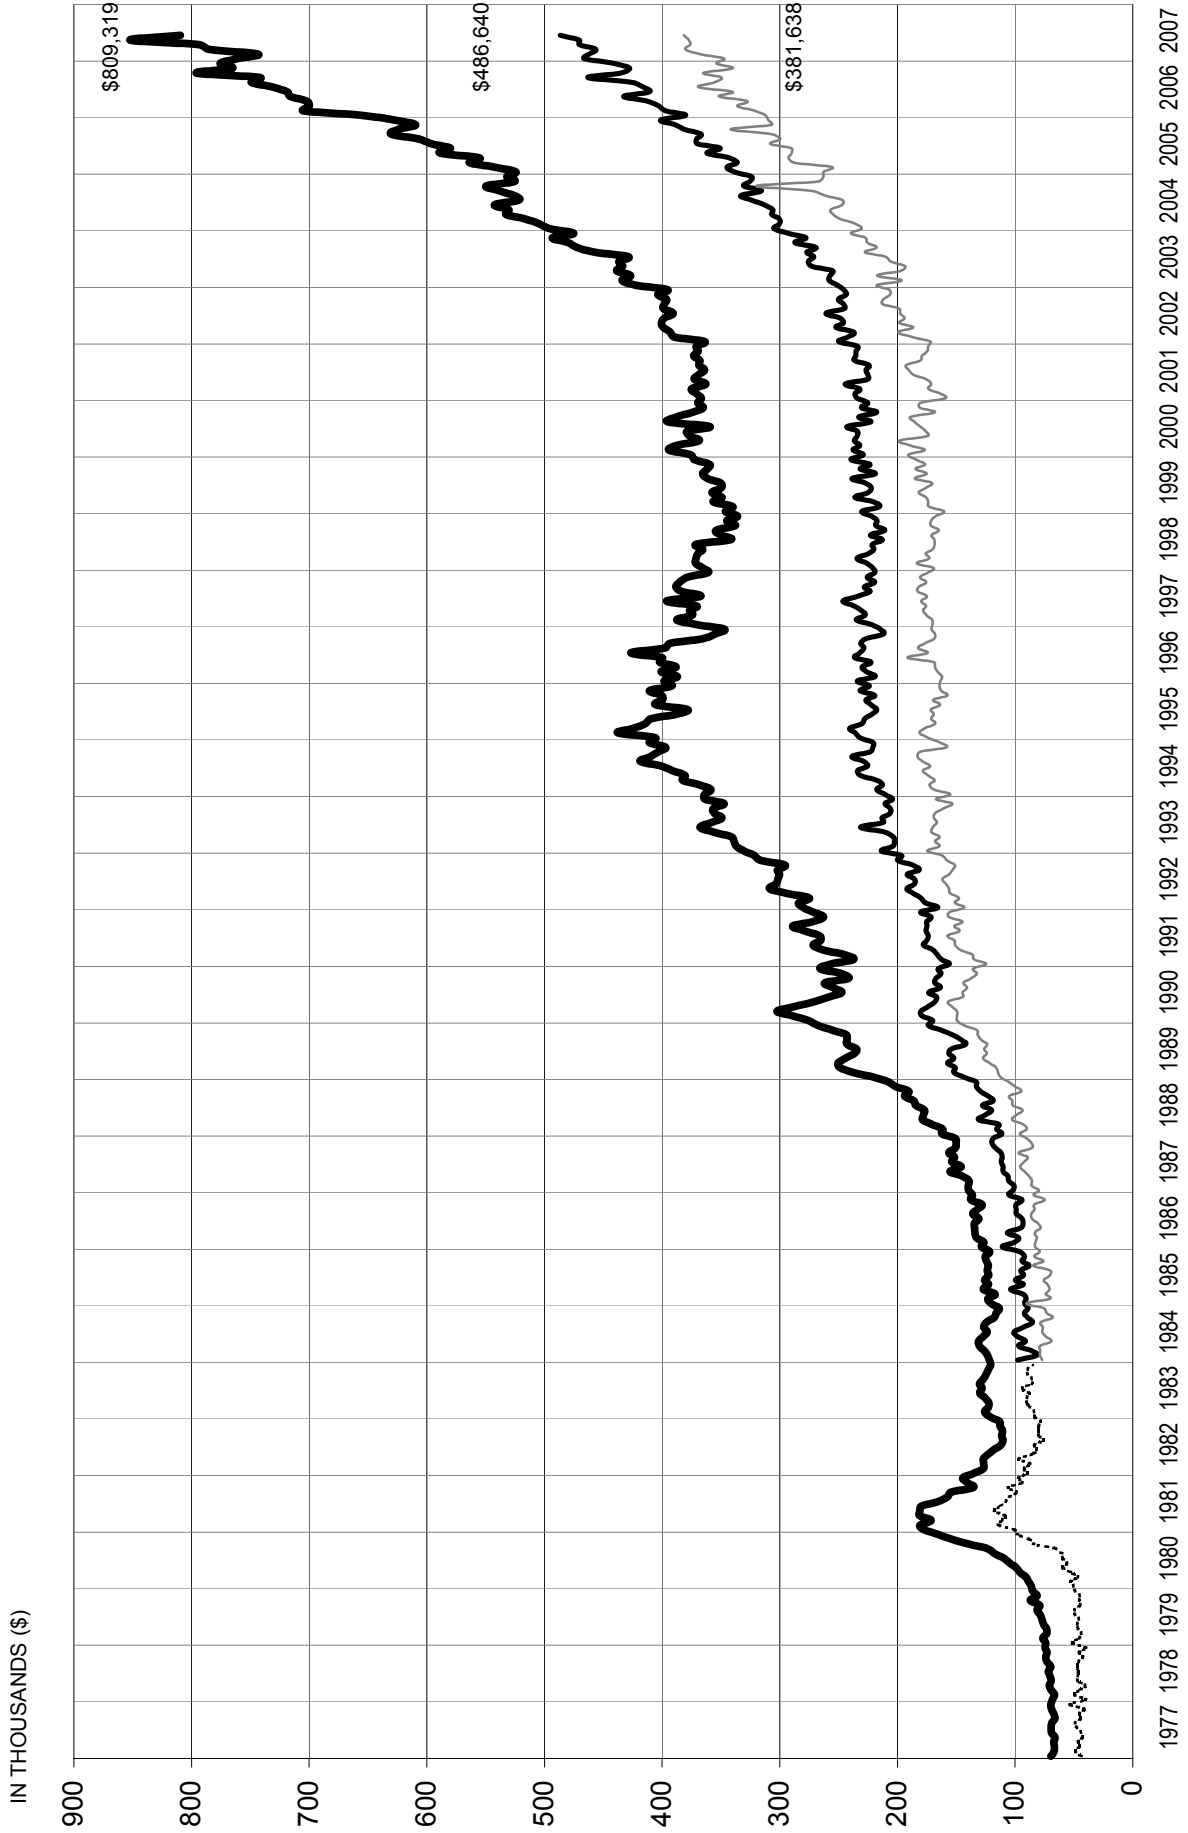

Real Estate Board of Greater Vancouver Average Price Graph January 1977 to June 2007

NOTE: From 1977 - 1984 condominium averages were not separated into attached & apartment.