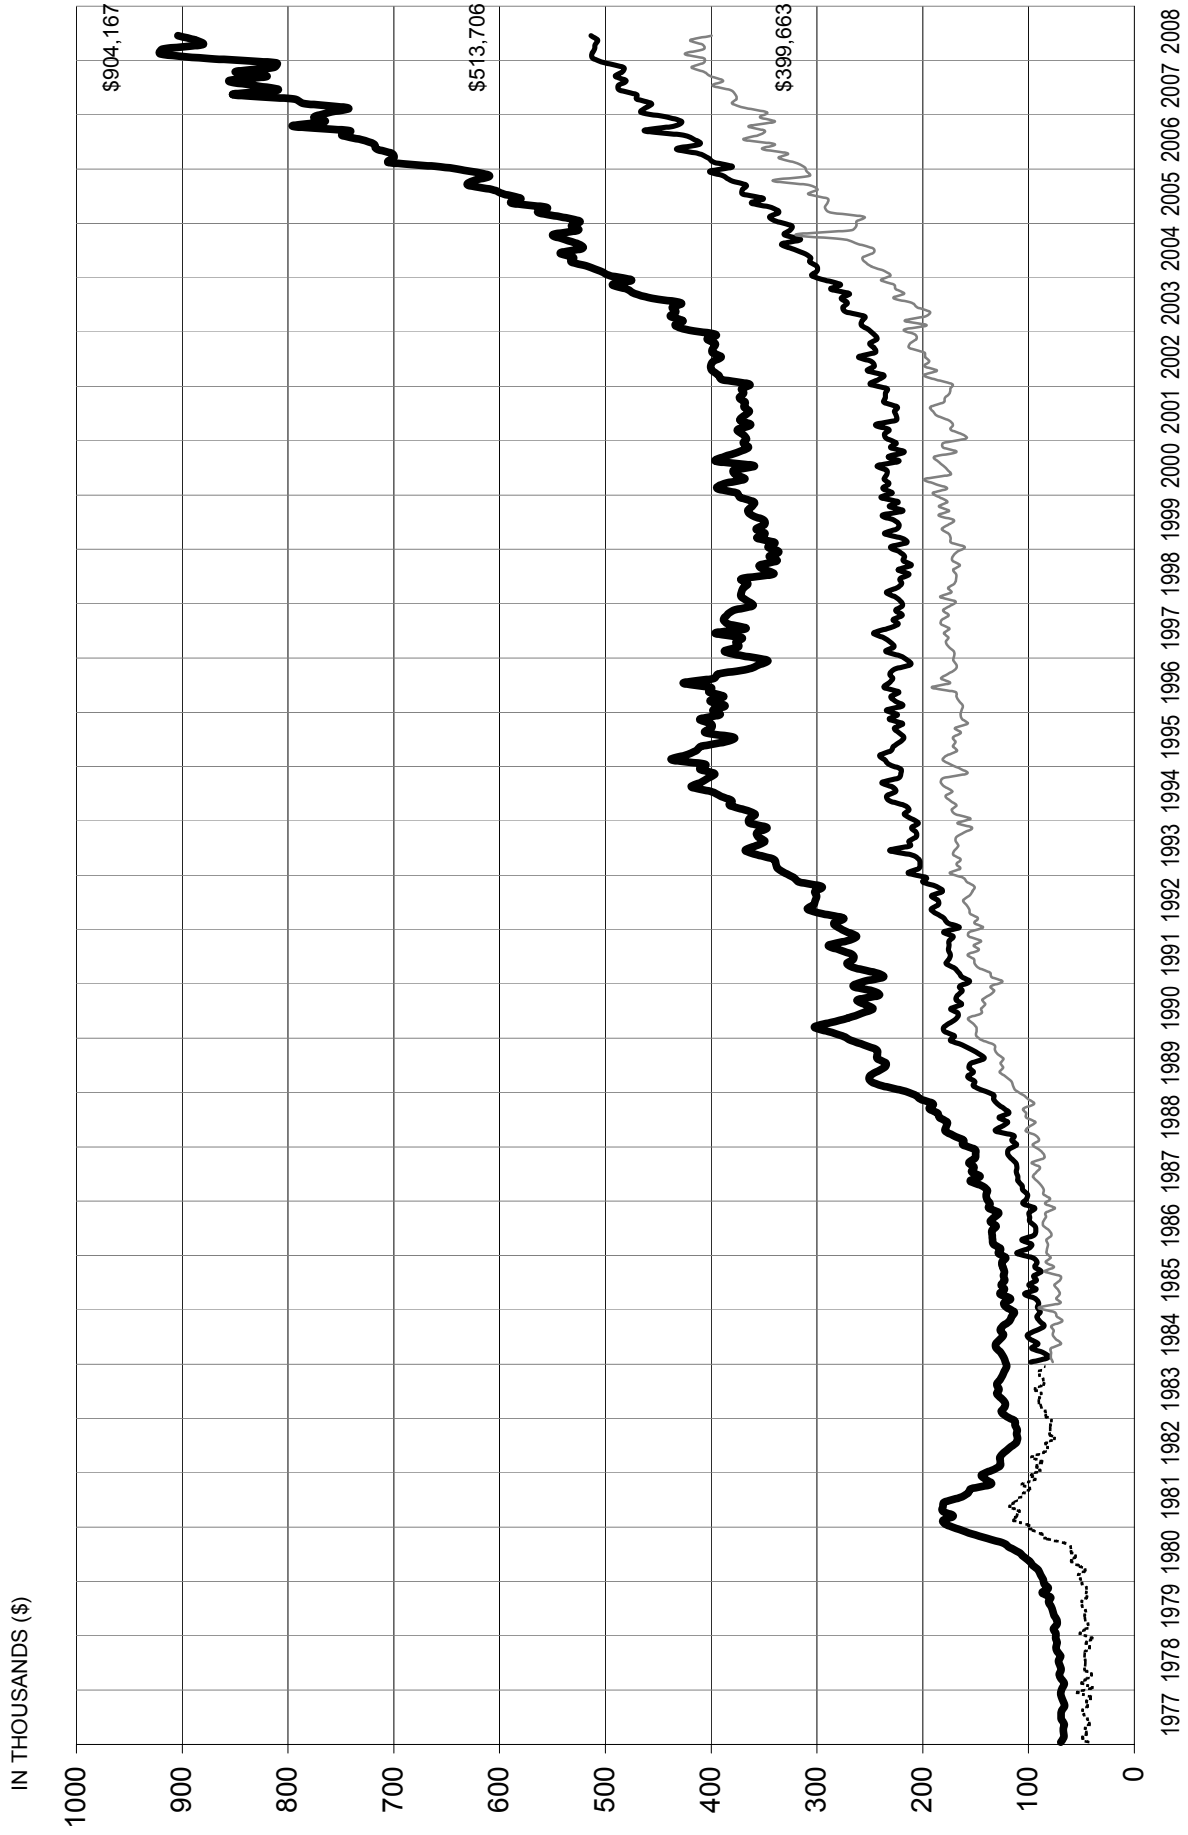

Real Estate Board of Greater Vancouver Average Price Graph January 1977 to June 2008

NOTE: From 1977 - 1984 condominium averages were not separated into attached & apartment.