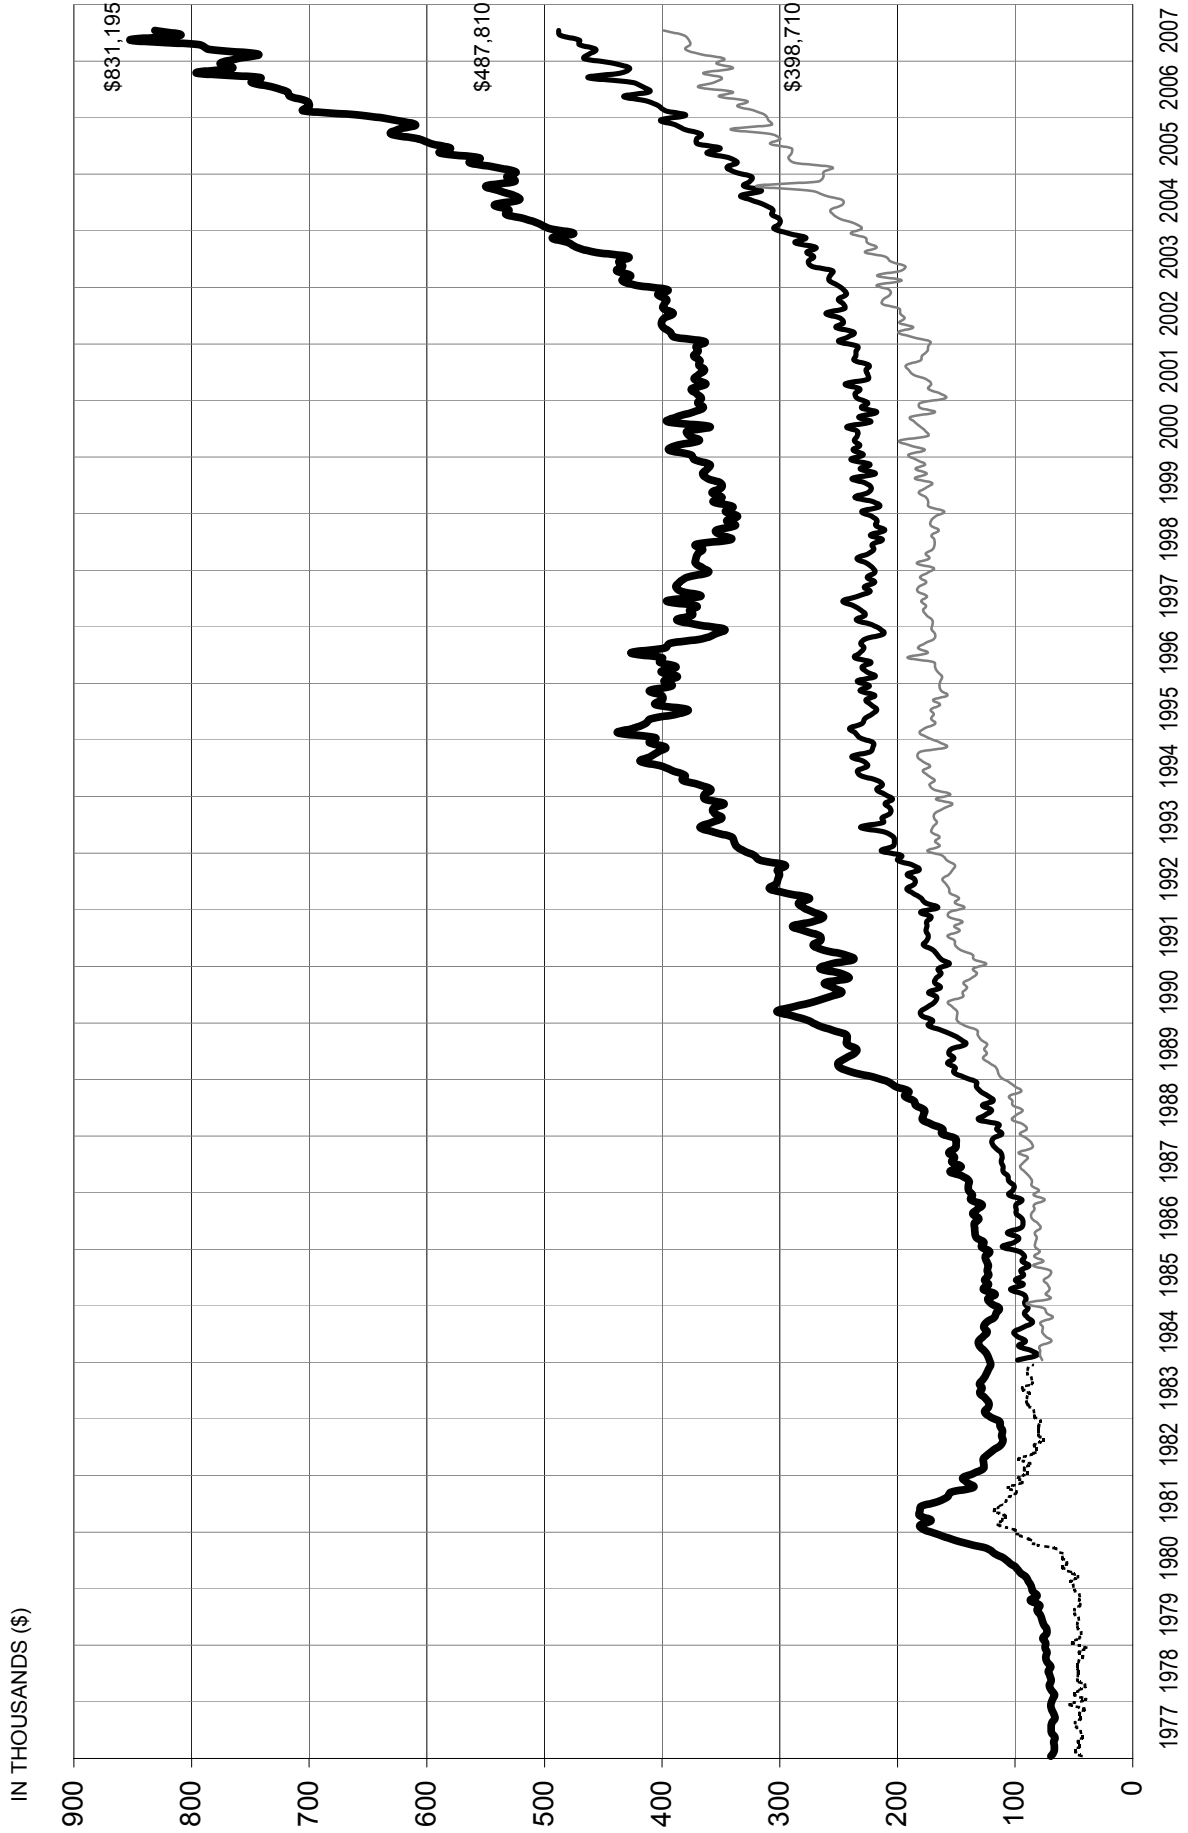

# Real Estate Board of Greater Vancouver Average Price Graph January 1977 to July 2007

NOTE: From 1977 - 1984 condominium averages were not separated into attached & apartment.