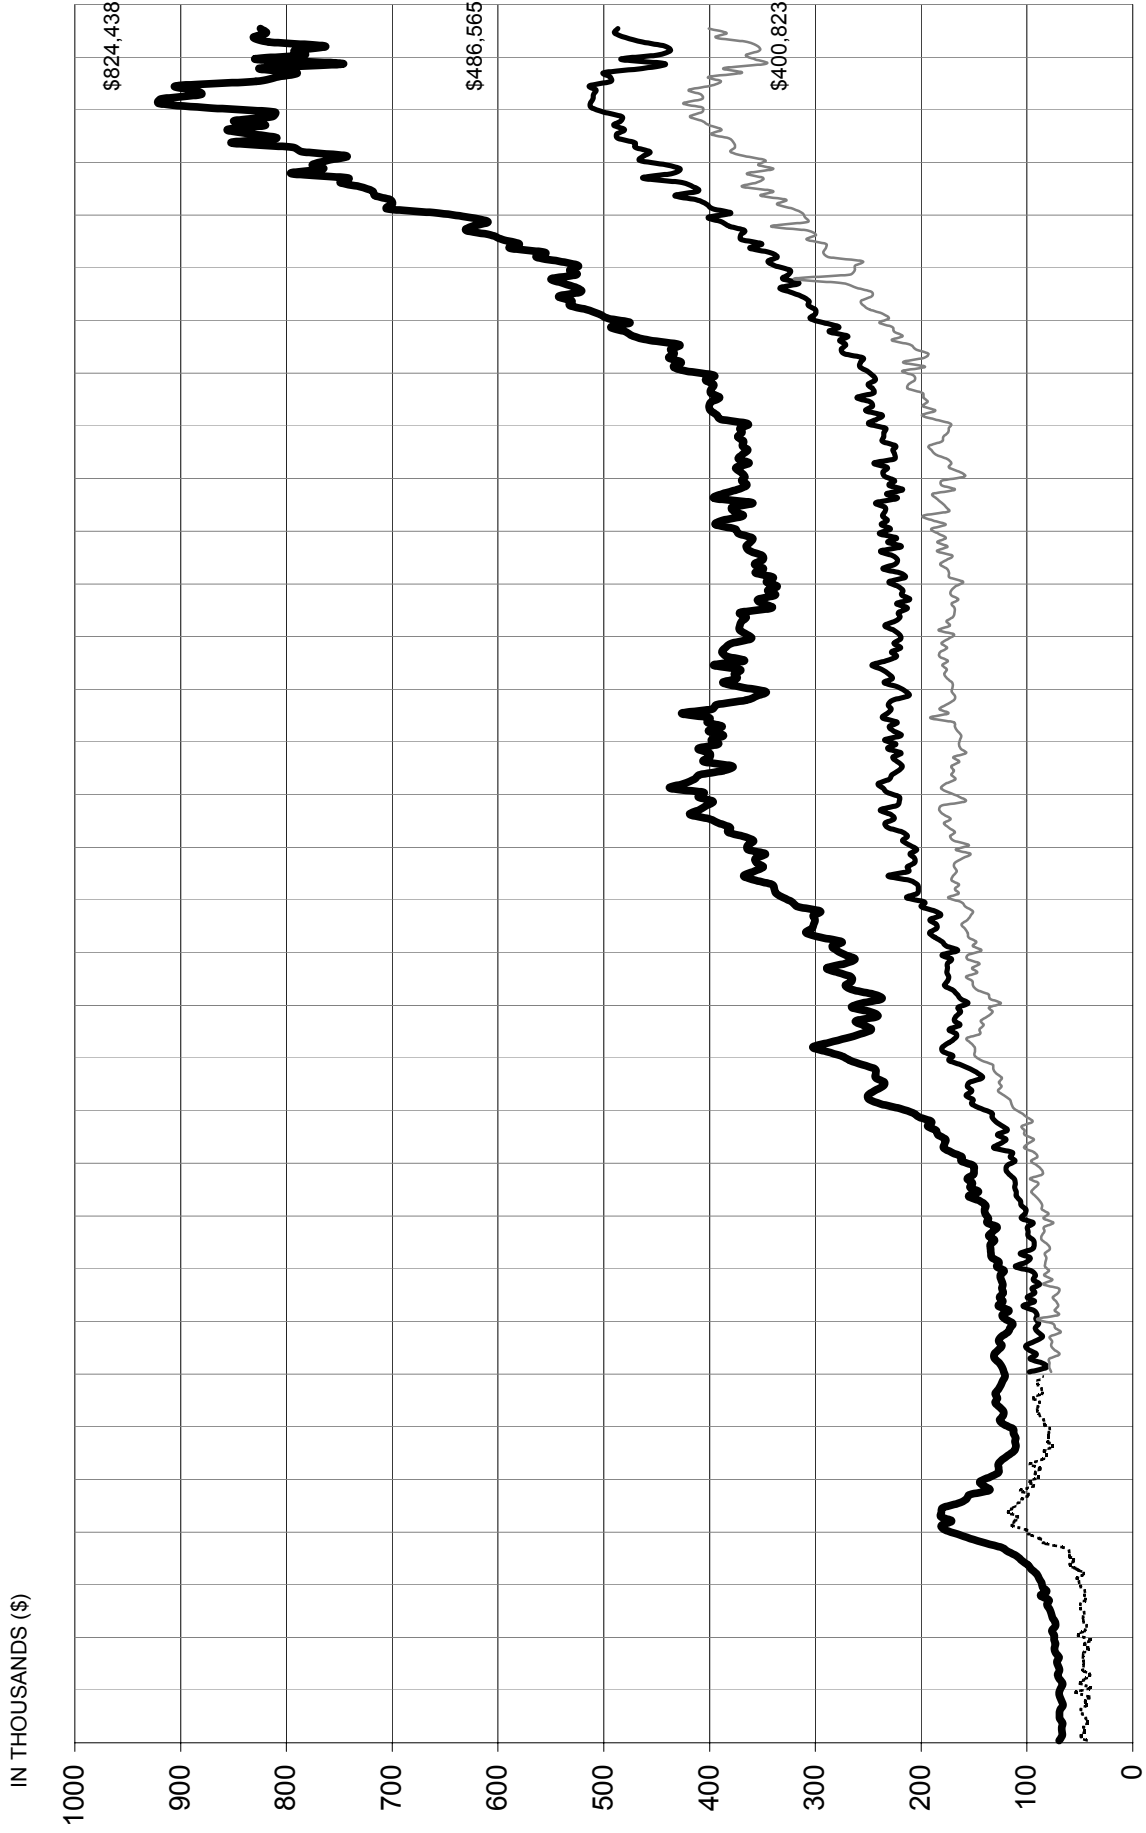

# Real Estate Board of Greater Vancouver Average Price Graph January 1977 to July 2009

NOTE: From 1977 - 1984 condominium averages were not separated into attached & apartment.