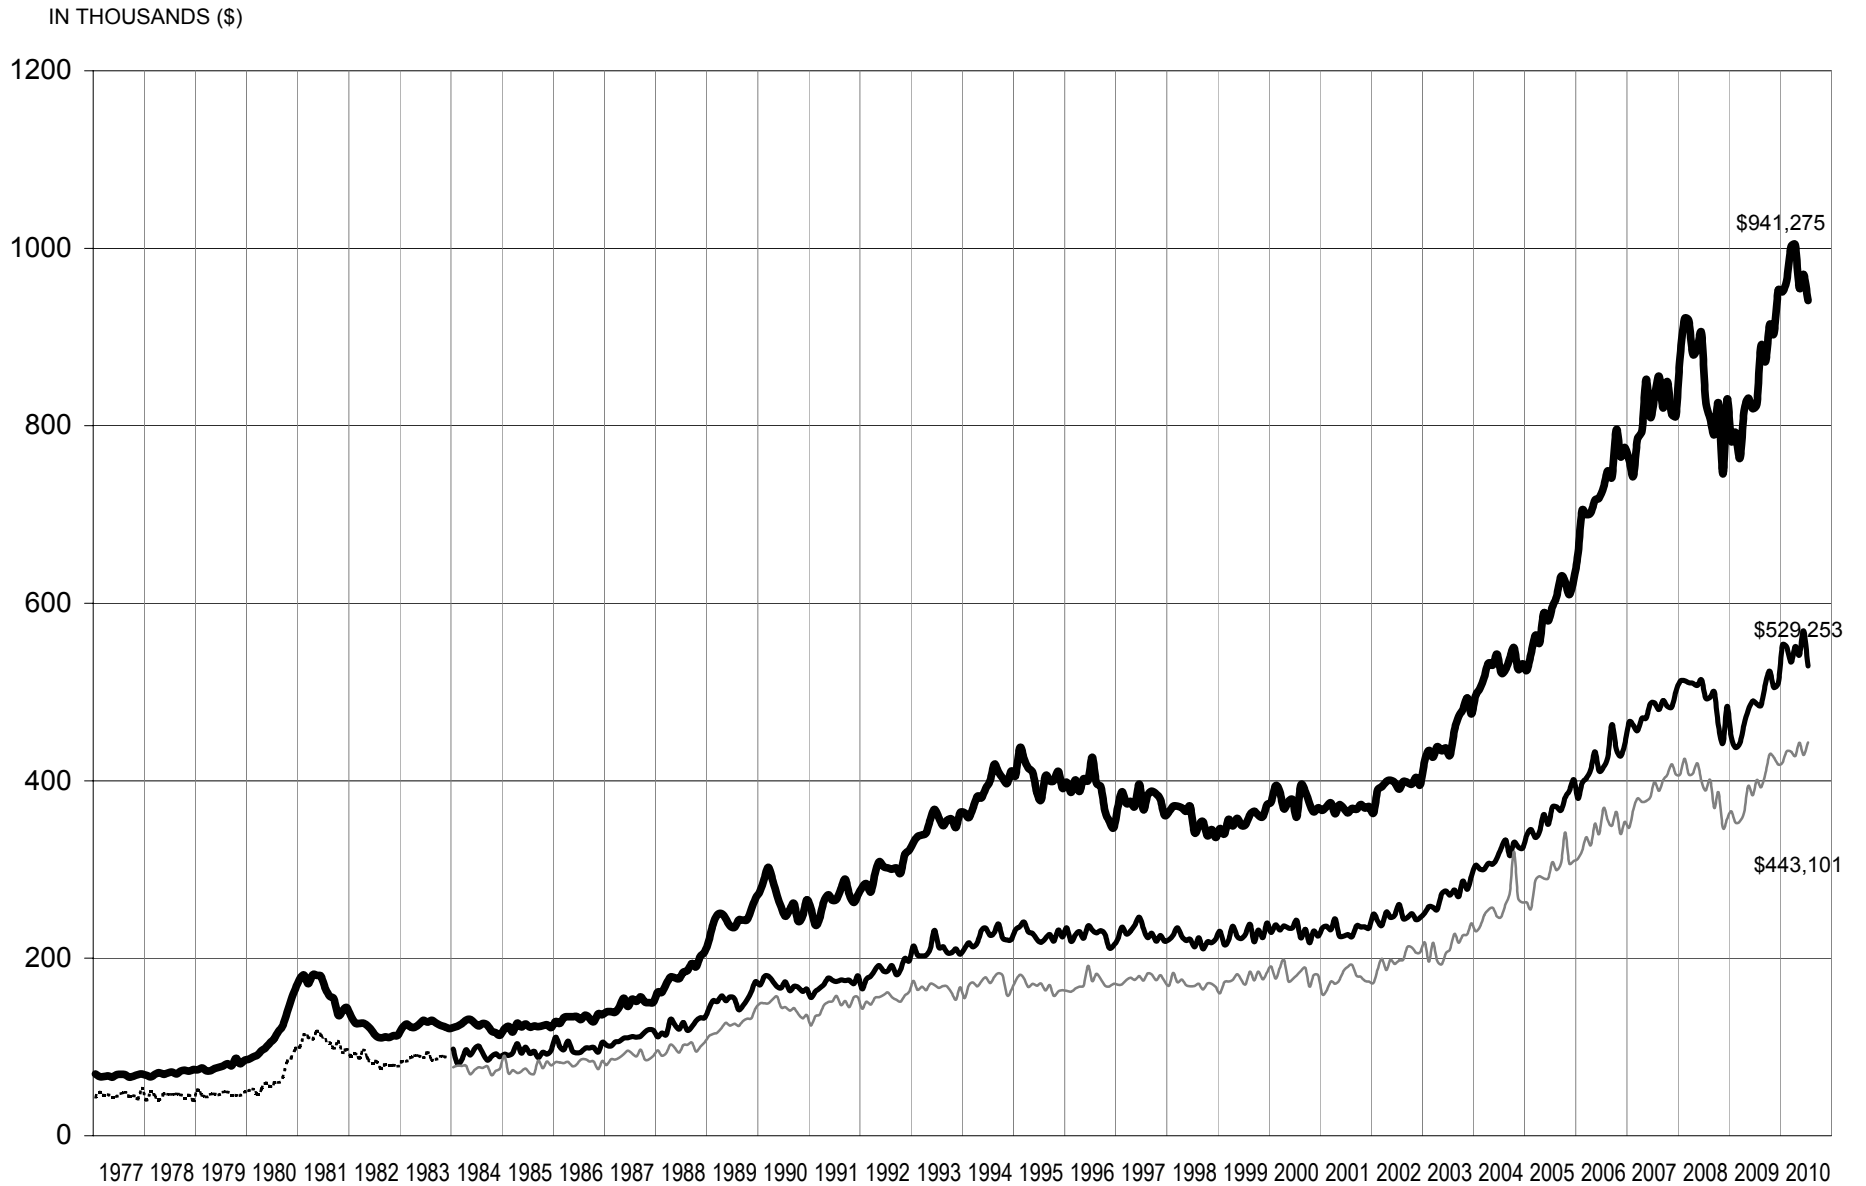

## Real Estate Board of Greater Vancouver Average Price Graph January 1977 to July 2010

DETACHED
  CONDOMINIUM
  ATTACHED
  APARTMENTS

NOTE: From 1977 - 1984 condominium averages were not separated into attached & apartment.