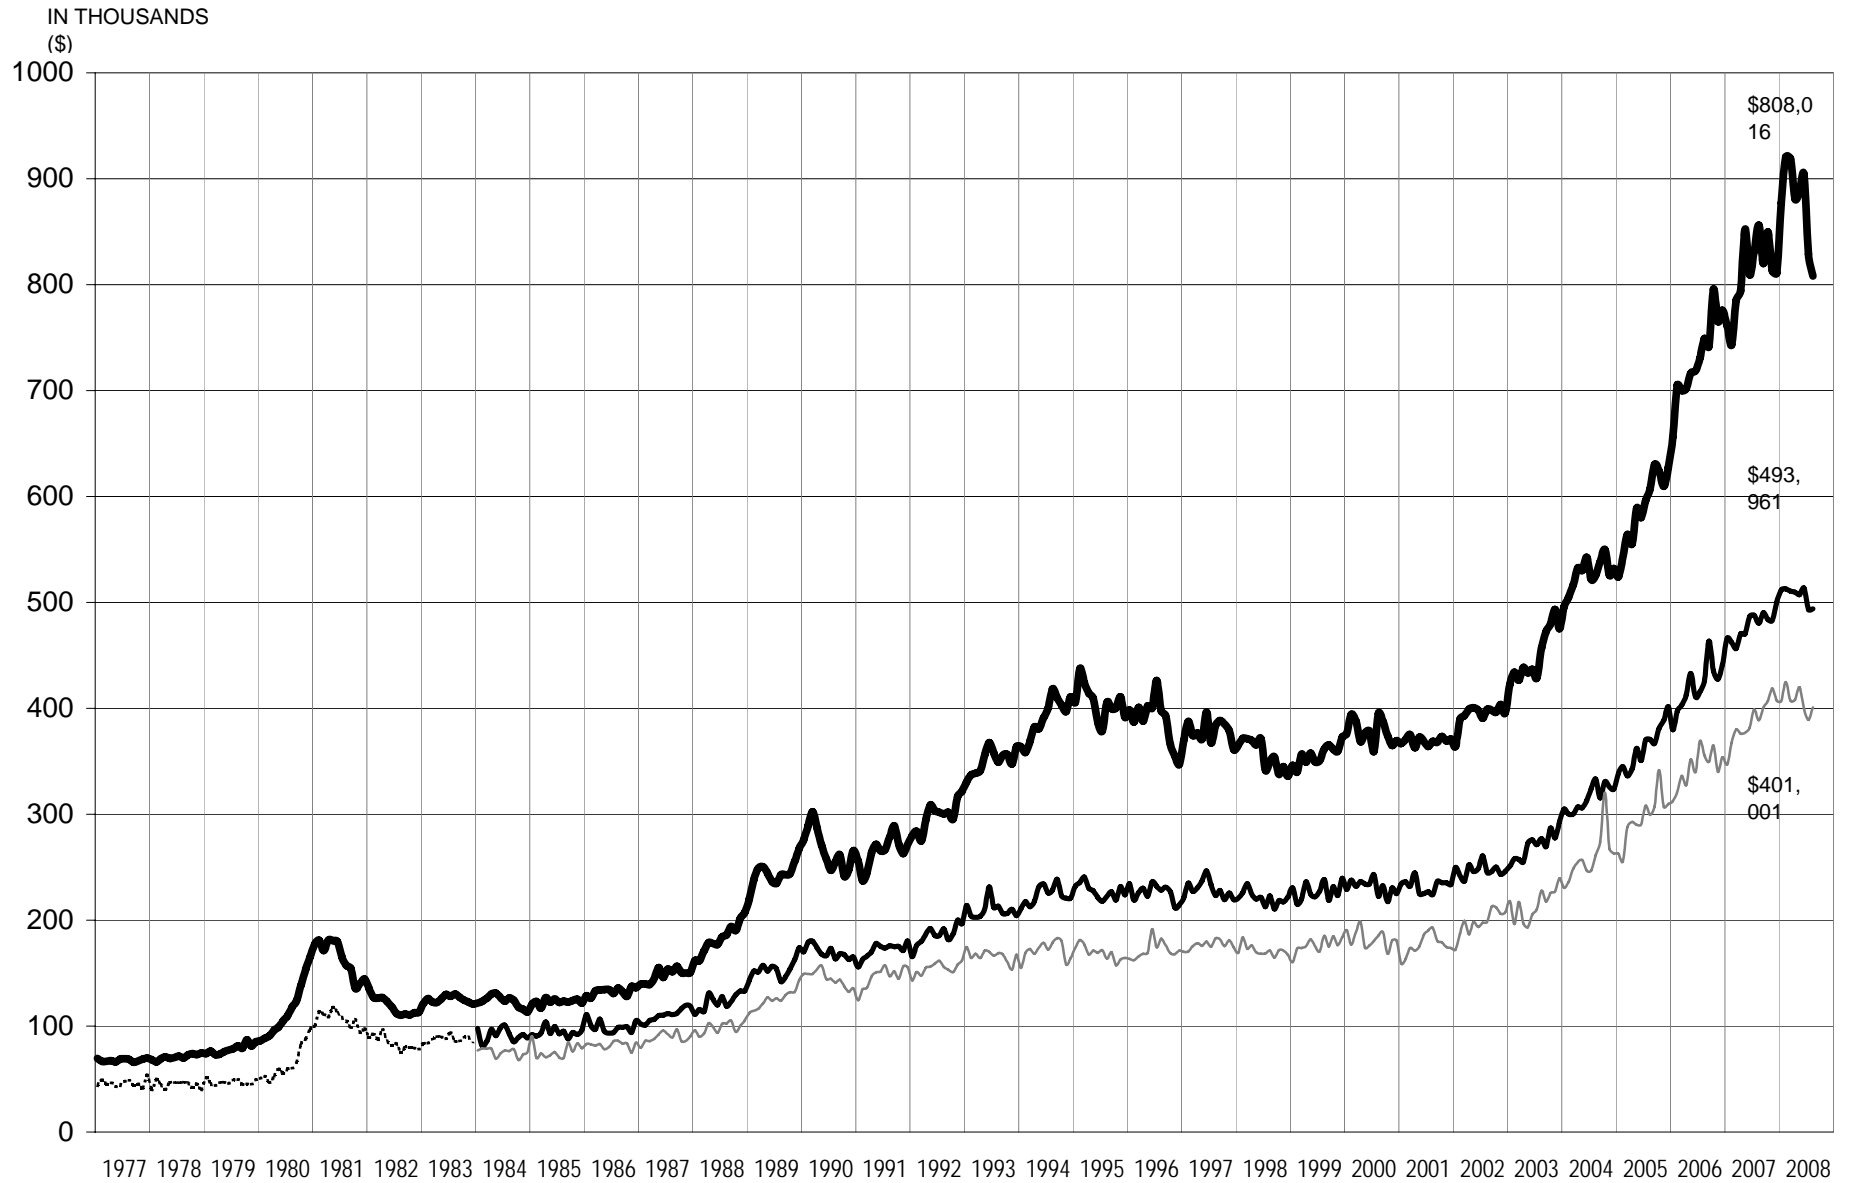

Real Estate Board of Greater Vancouver Average Price Graph January 1977 to August 2008

DETACHED
 CONDOMINIUM
 ATTACHED
 APARTMENTS

NOTE: From 1977 - 1984 condominium averages were not separated into