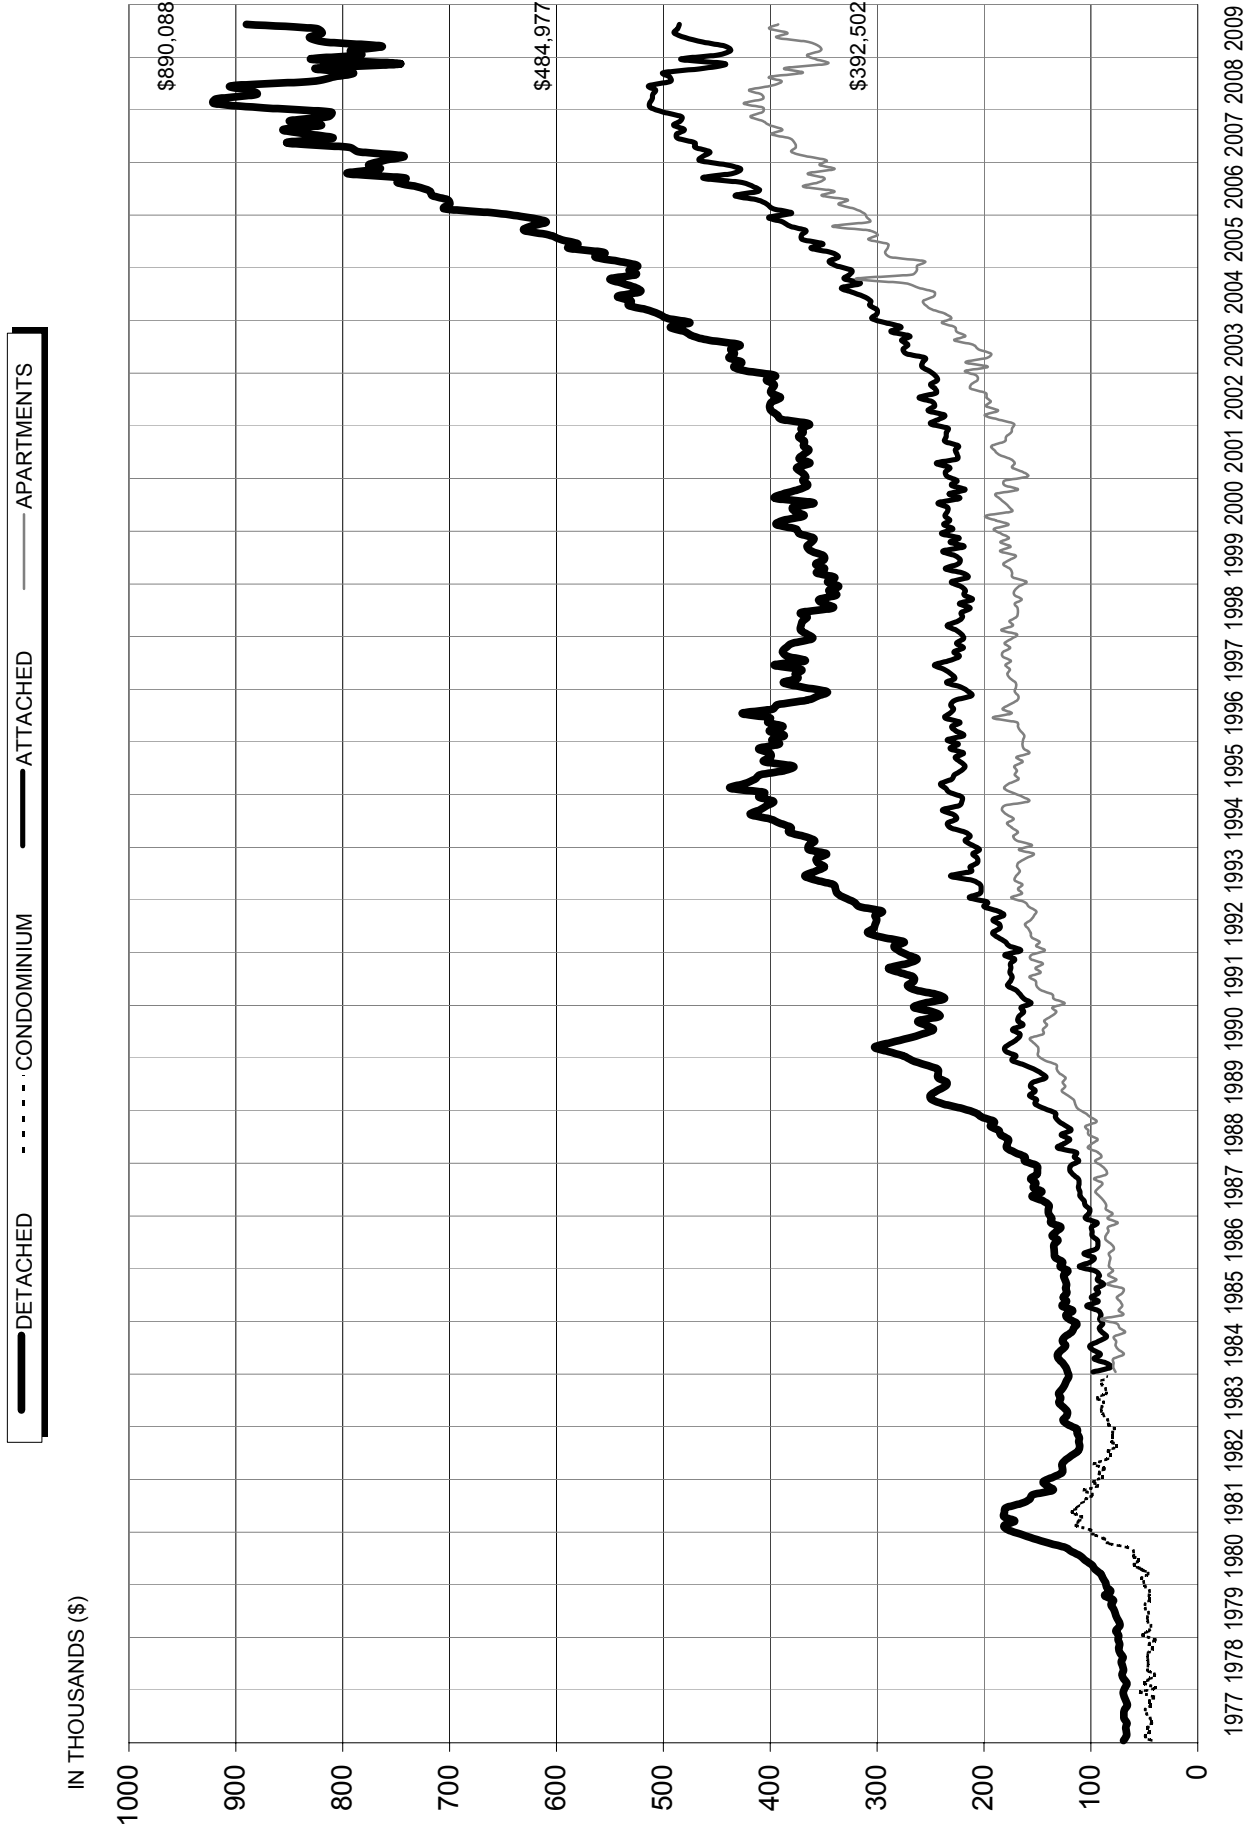

Real Estate Board of Greater Vancouver Average Price Graph January 1977 to August 2009

NOTE: From 1977 - 1984 condominium averages were not separated into attached & apartment.