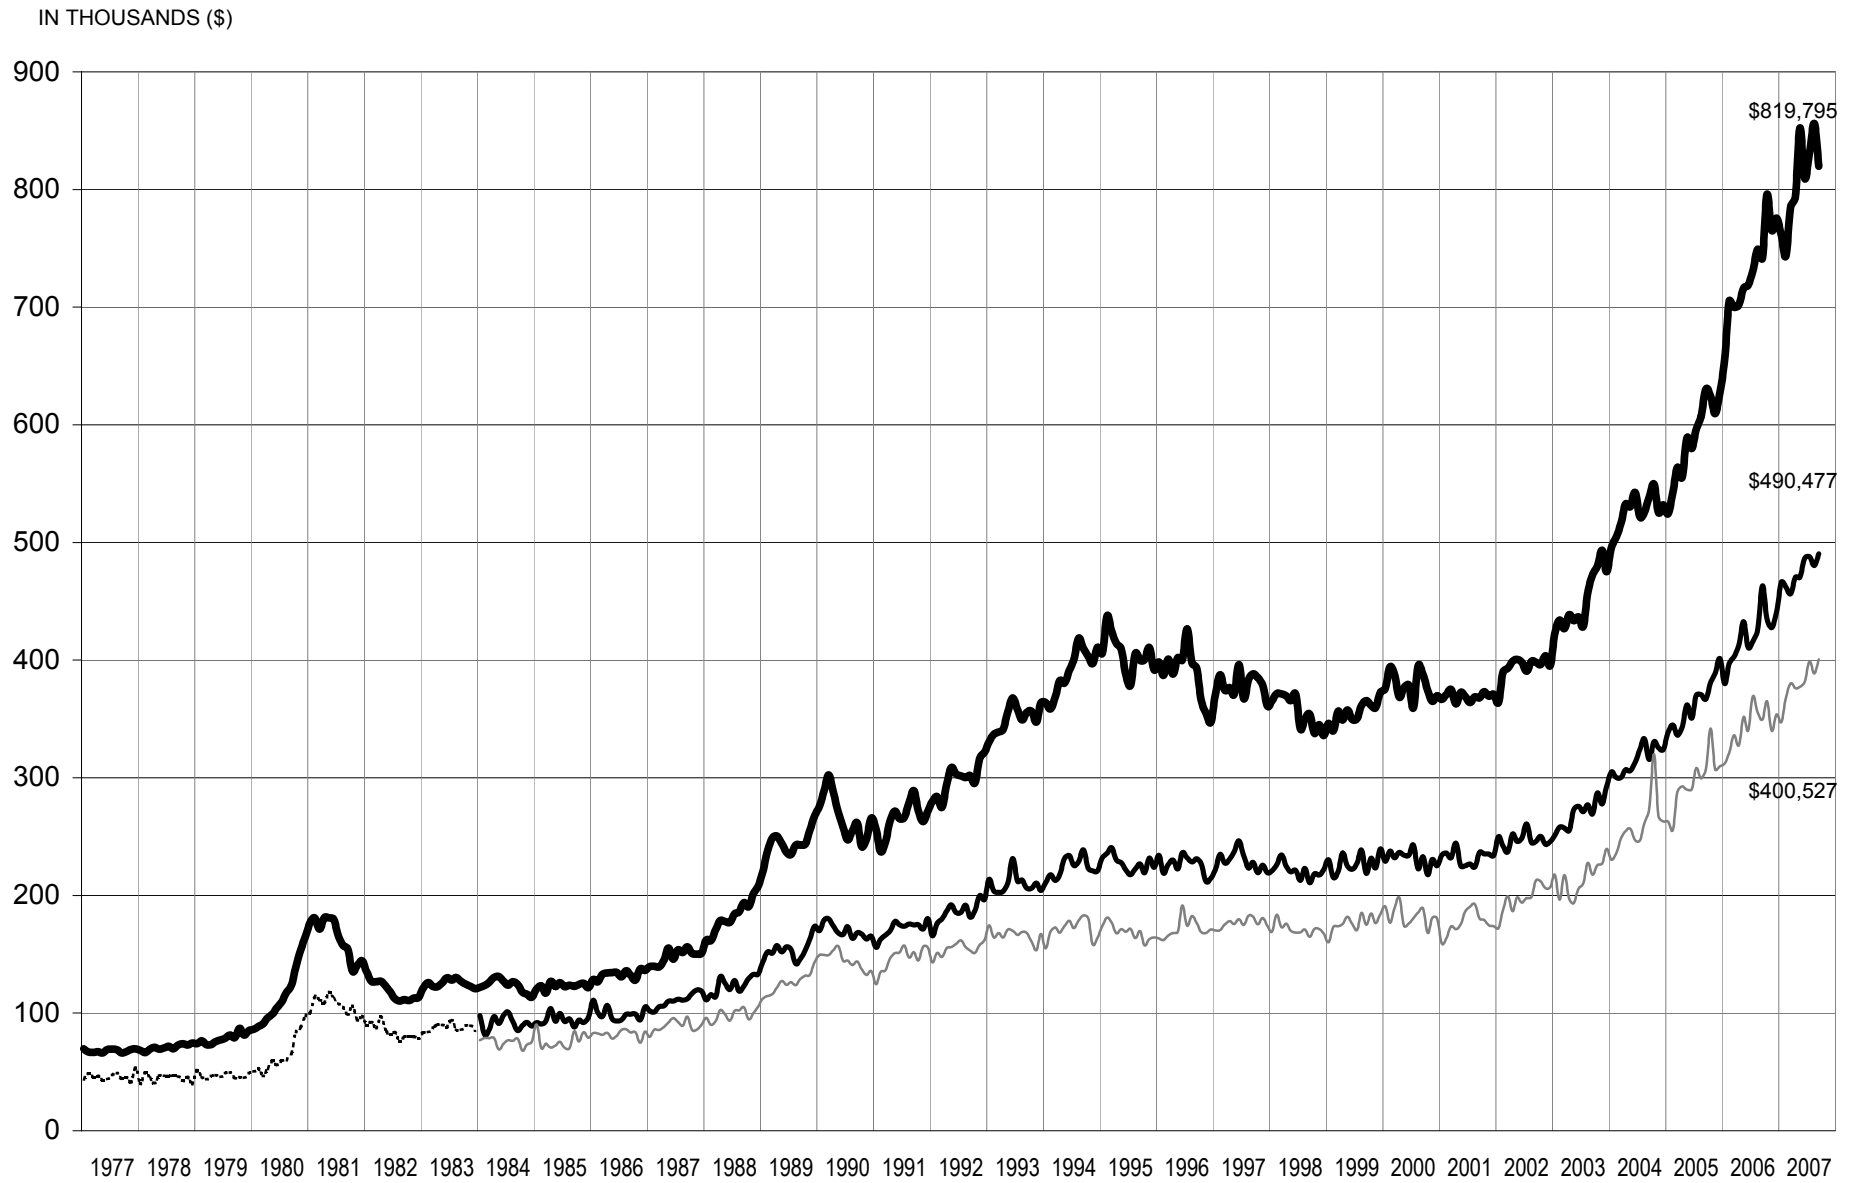

Real Estate Board of Greater Vancouver Average Price Graph January 1977 to September 2007

— DETACHED
- - - CONDOMINIUM
— ATTACHED
— APARTMENTS

NOTE: From 1977 - 1984 condominium averages were not separated into attached & apartment.