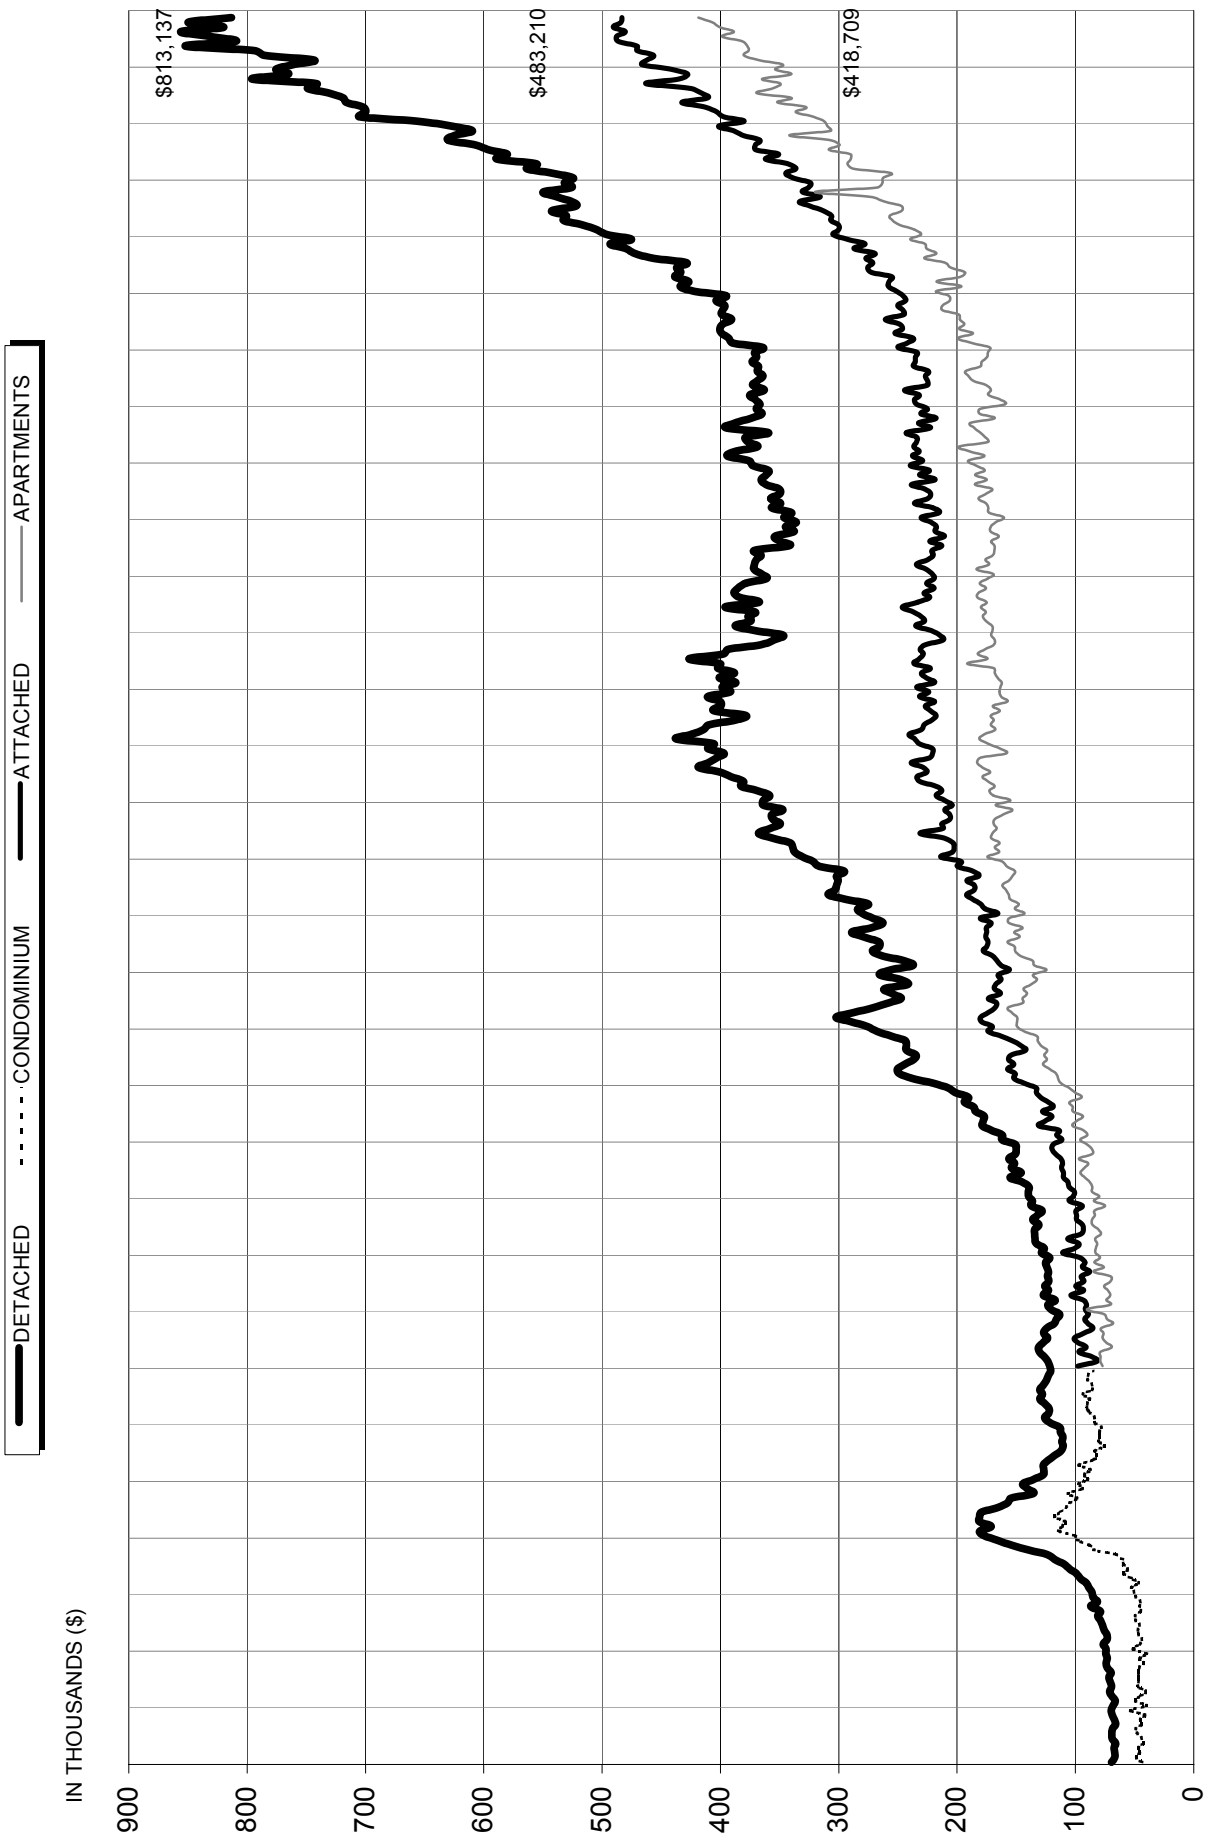

Real Estate Board of Greater Vancouver Average Price Graph January 1977 to November 2007

NOTE: From 1977 - 1984 condominium averages were not separated into attached & apartment.